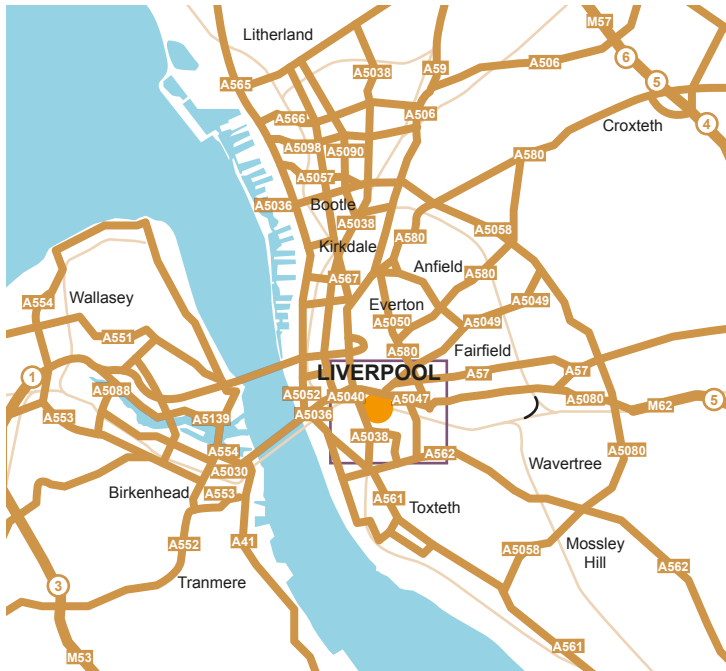

## BY ROAD

From Sandbach: Junction 17 onto the M6 follow the signs for Liverpool M56 and this will take you into Liverpool. Follow the signs for the Albert Dock and this will take you to the City Centre. From M62: Brings you onto Edge Lane which leads you into the City Centre (10 minutes). Landmarks to help you find the clinic are the Roman Catholic Cathedral and John Moore's University.

## BY RAIL

We are only 10 minutes walking distance to the clinic from Liverpool Central Rail and Liverpool Lime Street Station.

# LIVERPOOL

18 Rodney Street  
Liverpool  
LI 2TQ

T 0151 708 1100

E [liverpool@harleymedical.com](mailto:liverpool@harleymedical.com)

THE  
HARLEY  
MEDICAL  
GROUP®

FOUNDED ON CARE

## ENLARGED VIEW